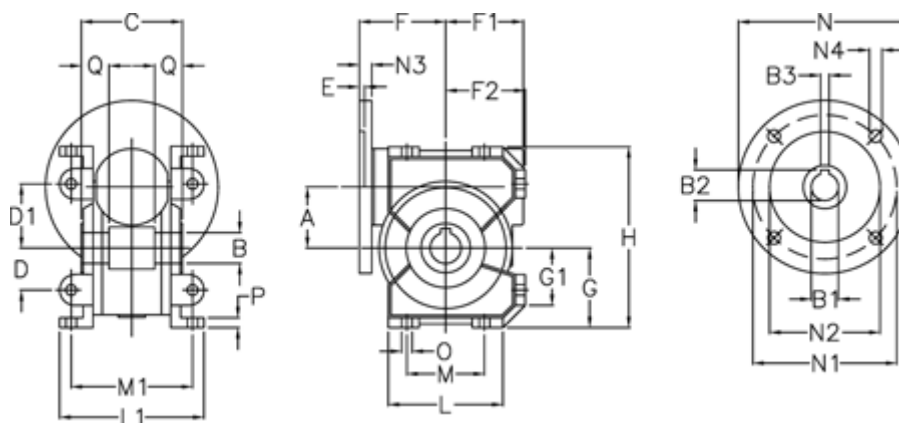

Data Sheet

Article number: 3918049007028

Description: Worm gear with st. steel hollow shaft
VF 49 EP-U-7- 71B14

Measures

a	= 49.5	E	= 3.0	L	= 93	N4	= 6.5
B	= 25	F	= 70	L1	= 117.0	O	= 8.5
B1 E7	= 14	F1	= 63	M	= 63	P	= 8
B2	= 16.3	F2	= 64.5	M1	= 98.5	Q	= 22.5
B3 H9	= 5	g	= 64.5	N	= 105		
C	= 82	G1	= 46.5	N1	= 85		
D	= 34	H	= 146.5	N2	= 70		
D1	= 52	H1	= 110.5	N3	= 10.5		